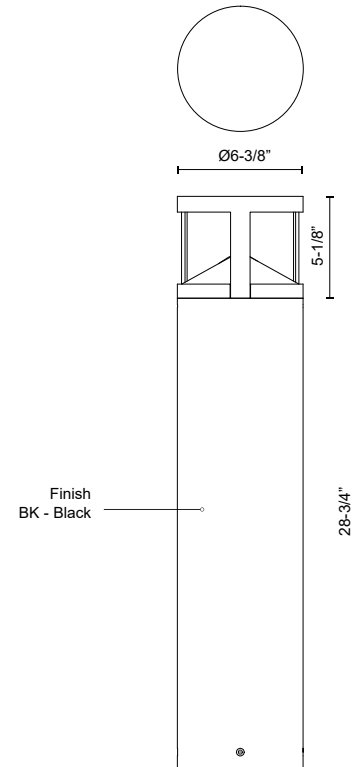

EB82229-BK-UNV
 Black

SPECIFICATION DETAILS

Fixture Dimensions	D6-3/8" x H28-3/4"
Light Source	LED with DC Driver
Wattage	24W
Total Lumens	2500lm
Delivered Lumens	1009lm
Voltage	120-277V
Color Temperature	3000K
CRI (Ra)	80CRI
Optional Color Temps	2700K - 5000K Available, Minimum Order Quantities Apply
LED Rated Life	50,000 hours
Dimming	100% - 10%, TRIAC or ELV Dimmer (Not Included)
Location	Wet
Illumination Direction	Down
Paint Finish	BK02

* For custom options, consult factory for details.

* For warranty information, please visit www.kuzcolighting.com/warranty

DESCRIPTION

Architecturally designed high-power LED exterior bollard fixture. This die-cast aluminum cylinder offers a uniquely shaped split pyramid top with a diffused omni directional light. Available in three base sizes and interchangeable head options